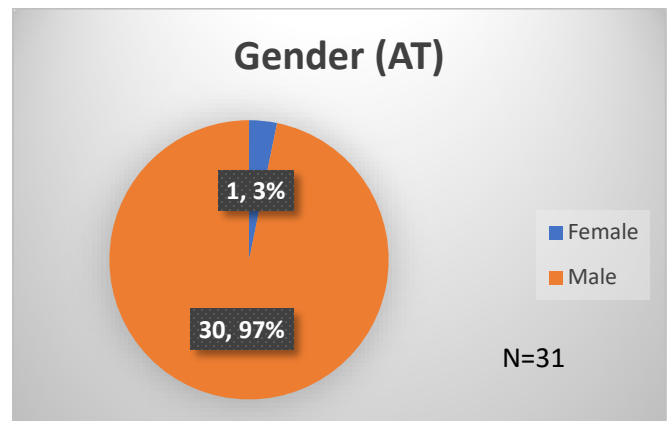

Daily Data Dashboard – September 28, 2023
Demographics for JTDC Population
Thursday Morning Midnight Count

Total # of probation Involved youth¹: 1,290

¹ Probation Active: Any youth who is pending sentencing with an active social history, has been formally placed on probation or supervision with Cook County Juvenile Probation on the date of the report.

*Age, Gender and Race for Criminal Court population (N=1) is not represented in this report.

Data sources: cFive Supervisor – Probation Population and RMIS – JTDC Population

Daily Data Dashboard – September 28, 2023
Demographics for JTDC Population
Thursday Morning Midnight Count