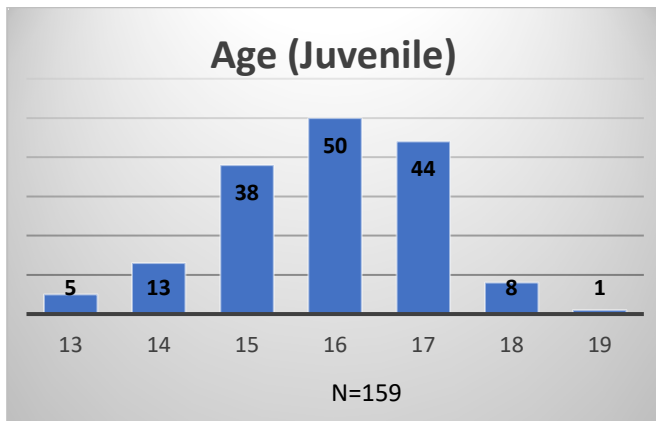

Daily Data Dashboard – September 28, 2023
Demographics for JTDC Population
Thursday Morning Midnight Count

Total # of probation Involved youth¹: 1,290

¹ Probation Active: Any youth who is pending sentencing with an active social history, has been formally placed on probation or supervision with Cook County Juvenile Probation on the date of the report.

*Age, Gender and Race for Criminal Court population (N=1) is not represented in this report.

Data sources: cFive Supervisor – Probation Population and RMIS – JTDC Population

Daily Data Dashboard – September 28, 2023
Demographics for JTDC Population
Thursday Morning Midnight Count