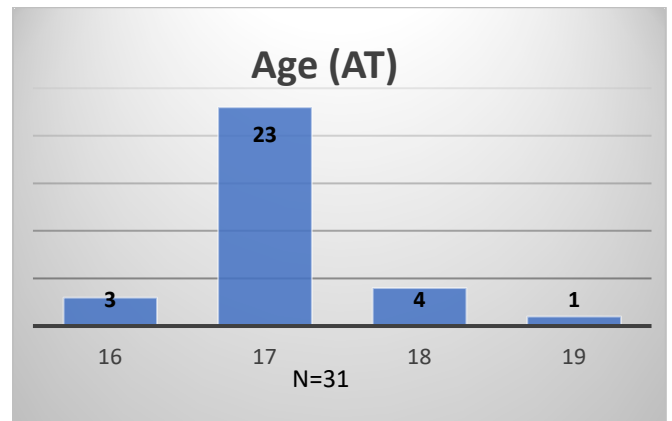

Daily Data Dashboard – September 28, 2023
Demographics for JTDC Population
Thursday Morning Midnight Count

Total # of probation Involved youth¹: 1,290

¹ Probation Active: Any youth who is pending sentencing with an active social history, has been formally placed on probation or supervision with Cook County Juvenile Probation on the date of the report.

*Age, Gender and Race for Criminal Court population (N=1) is not represented in this report.

Data sources: cFive Supervisor – Probation Population and RMIS – JTDC Population

Daily Data Dashboard – September 28, 2023
Demographics for JTDC Population
Thursday Morning Midnight Count