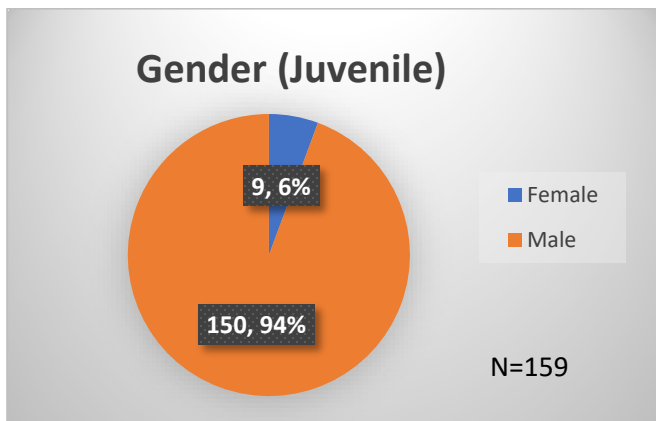

Daily Data Dashboard – September 28, 2023
Demographics for JTDC Population
Thursday Morning Midnight Count

Total # of probation Involved youth¹: 1,290

¹ Probation Active: Any youth who is pending sentencing with an active social history, has been formally placed on probation or supervision with Cook County Juvenile Probation on the date of the report.

*Age, Gender and Race for Criminal Court population (N=1) is not represented in this report.

Data sources: cFive Supervisor – Probation Population and RMIS – JTDC Population

Daily Data Dashboard – September 28, 2023
Demographics for JTDC Population
Thursday Morning Midnight Count