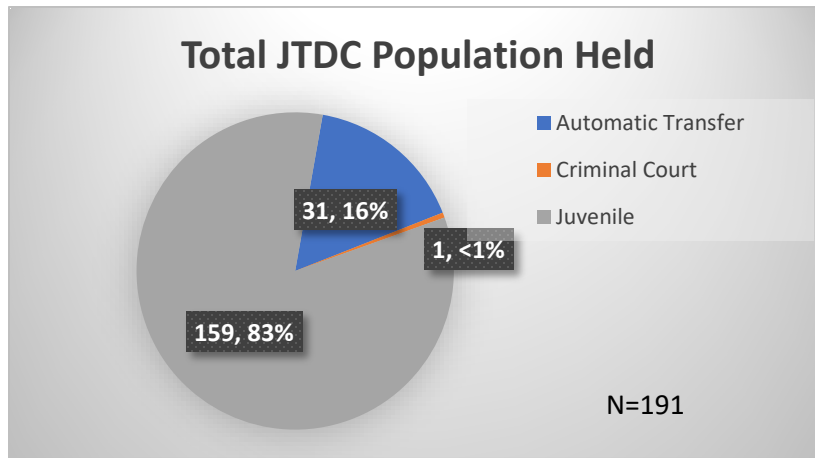

Daily Data Dashboard – September 28, 2023
Demographics for JTDC Population
Thursday Morning Midnight Count

Total # of probation Involved youth¹: 1,290

¹ Probation Active: Any youth who is pending sentencing with an active social history, has been formally placed on probation or supervision with Cook County Juvenile Probation on the date of the report.

*Age, Gender and Race for Criminal Court population (N=1) is not represented in this report.

Data sources: cFive Supervisor – Probation Population and RMIS – JTDC Population

Daily Data Dashboard – September 28, 2023
Demographics for JTDC Population
Thursday Morning Midnight Count